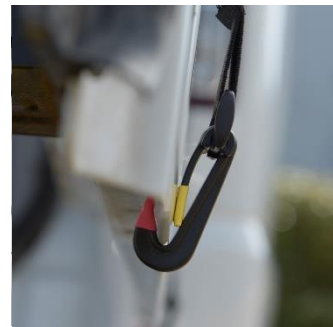

BDC511UKCC

**Citroen Dispatch / Peugeot Expert / Toyota Proace 2016 Onwards
Vauxhall Vivaro 2019 Onwards**

BARN DOORS COVER – BLACK/GREY 511

1 - Open the vehicle barn doors wide ready for installation.

2 – Attach 1 side of the cover to the vehicle using the bulldog clips supplied (Make sure the SHORTER straps are closest to the vehicle).

3 – Lift and place the rest of the cover over the top of the doors and attach the shorter straps on each side to the doors (part way down the doors, where the cut-outs are for the rear lights) using the hooks attached.

4 – Attach the longer straps on each side to the bottom of each door to secure in place using the hooks attached.